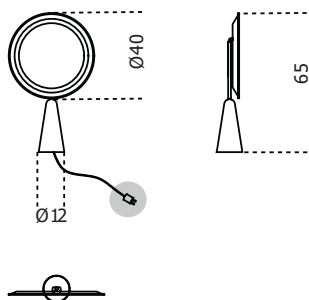

Gallotti&Radice

Selene Mirror

2016

Vanity mirror with LED light. 6mm extralight mirror with bevel 20mm. Satin brass lacquered metal parts and honed mat Nero Marquinia marble base.

| Cm (L x W x H) | Inches (L x W x H) |
|----------------|---|
| 40 x 12 x 65 | 15 ³ / ₄ x 4 ³ / ₄ x 25 ³ / ₄ |